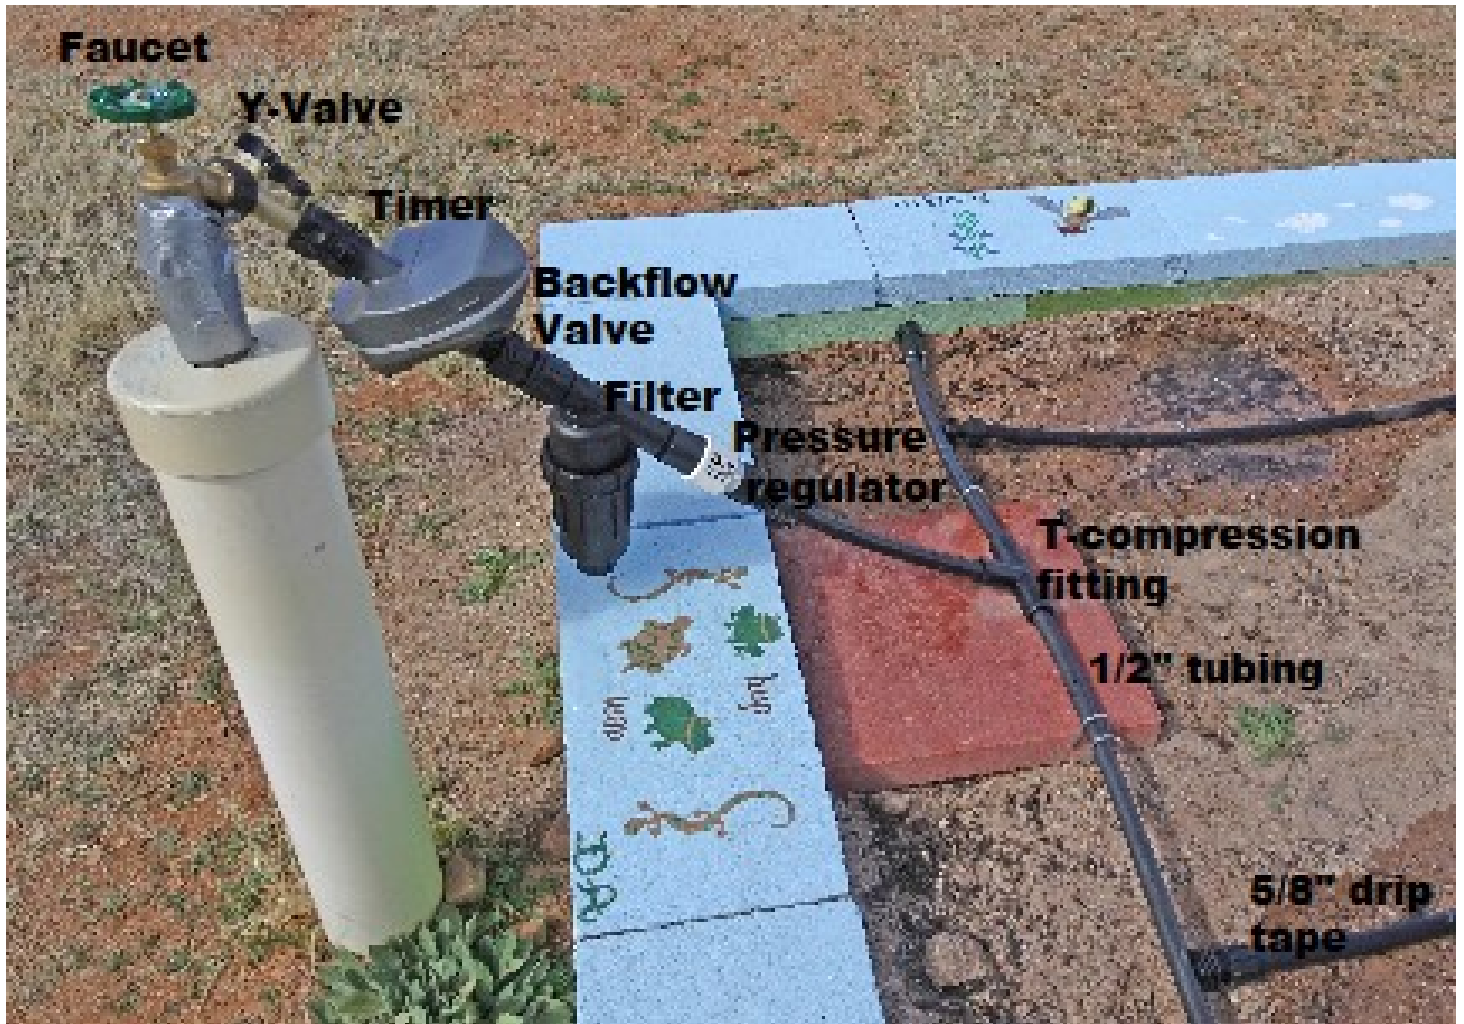

## SIERRA VISTA COMMUNITY GARDENS

Irrigation parts were purchased from <https://www.dripdepot.com/category/drip-irrigation-kits>

*Over for plant list →*